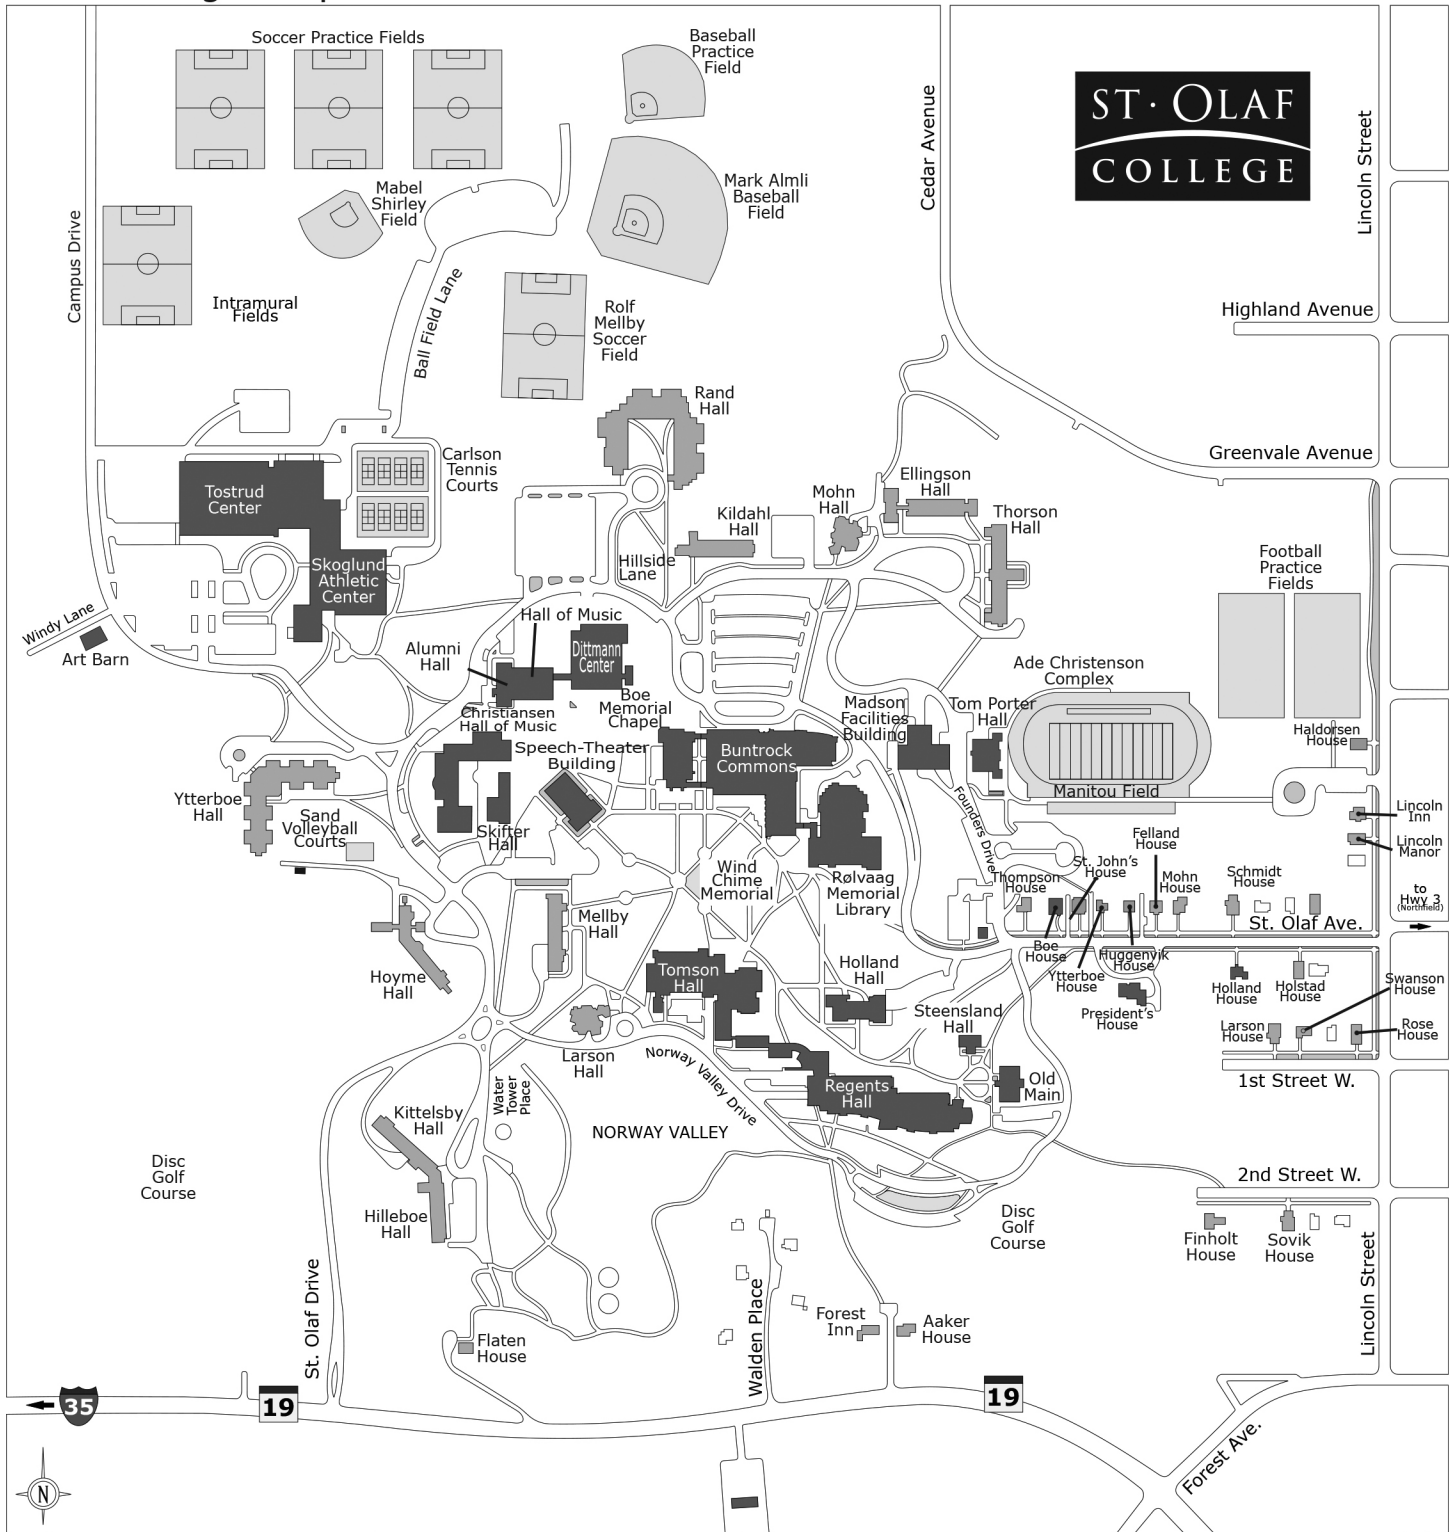

St. Olaf College Campus

Directions to St. Olaf College

From 135

Take exit 69 (the Northfield exit) to the east (left if you are headed south, right if you are headed north). You will be on Hwy 19. Drive about 6 miles and then watch the left side of the road for the St. Olaf entrance which is marked by a large limestone sign and a flag pole with St. Olaf banners. Go up the hill and you will be on the ring road.

From Cedar Avenue (Hwy 77/Hwy 23)

Take Cedar/Hwy 77 southbound through Apple Valley and Lakeville. Note that south of Apple Valley Cedar becomes Hwy 23 instead of Hwy 77. At two points on the route the road will take 90 degree turns; watch the signs and remain on Hwy 23/Cedar Avenue. When you reach a stop sign on the edge of Northfield, turn right onto Lincoln Avenue and drive 2 blocks until the next stop sign at St. Olaf Avenue. Turn right on St. Olaf Avenue and continue until you reach the campus.